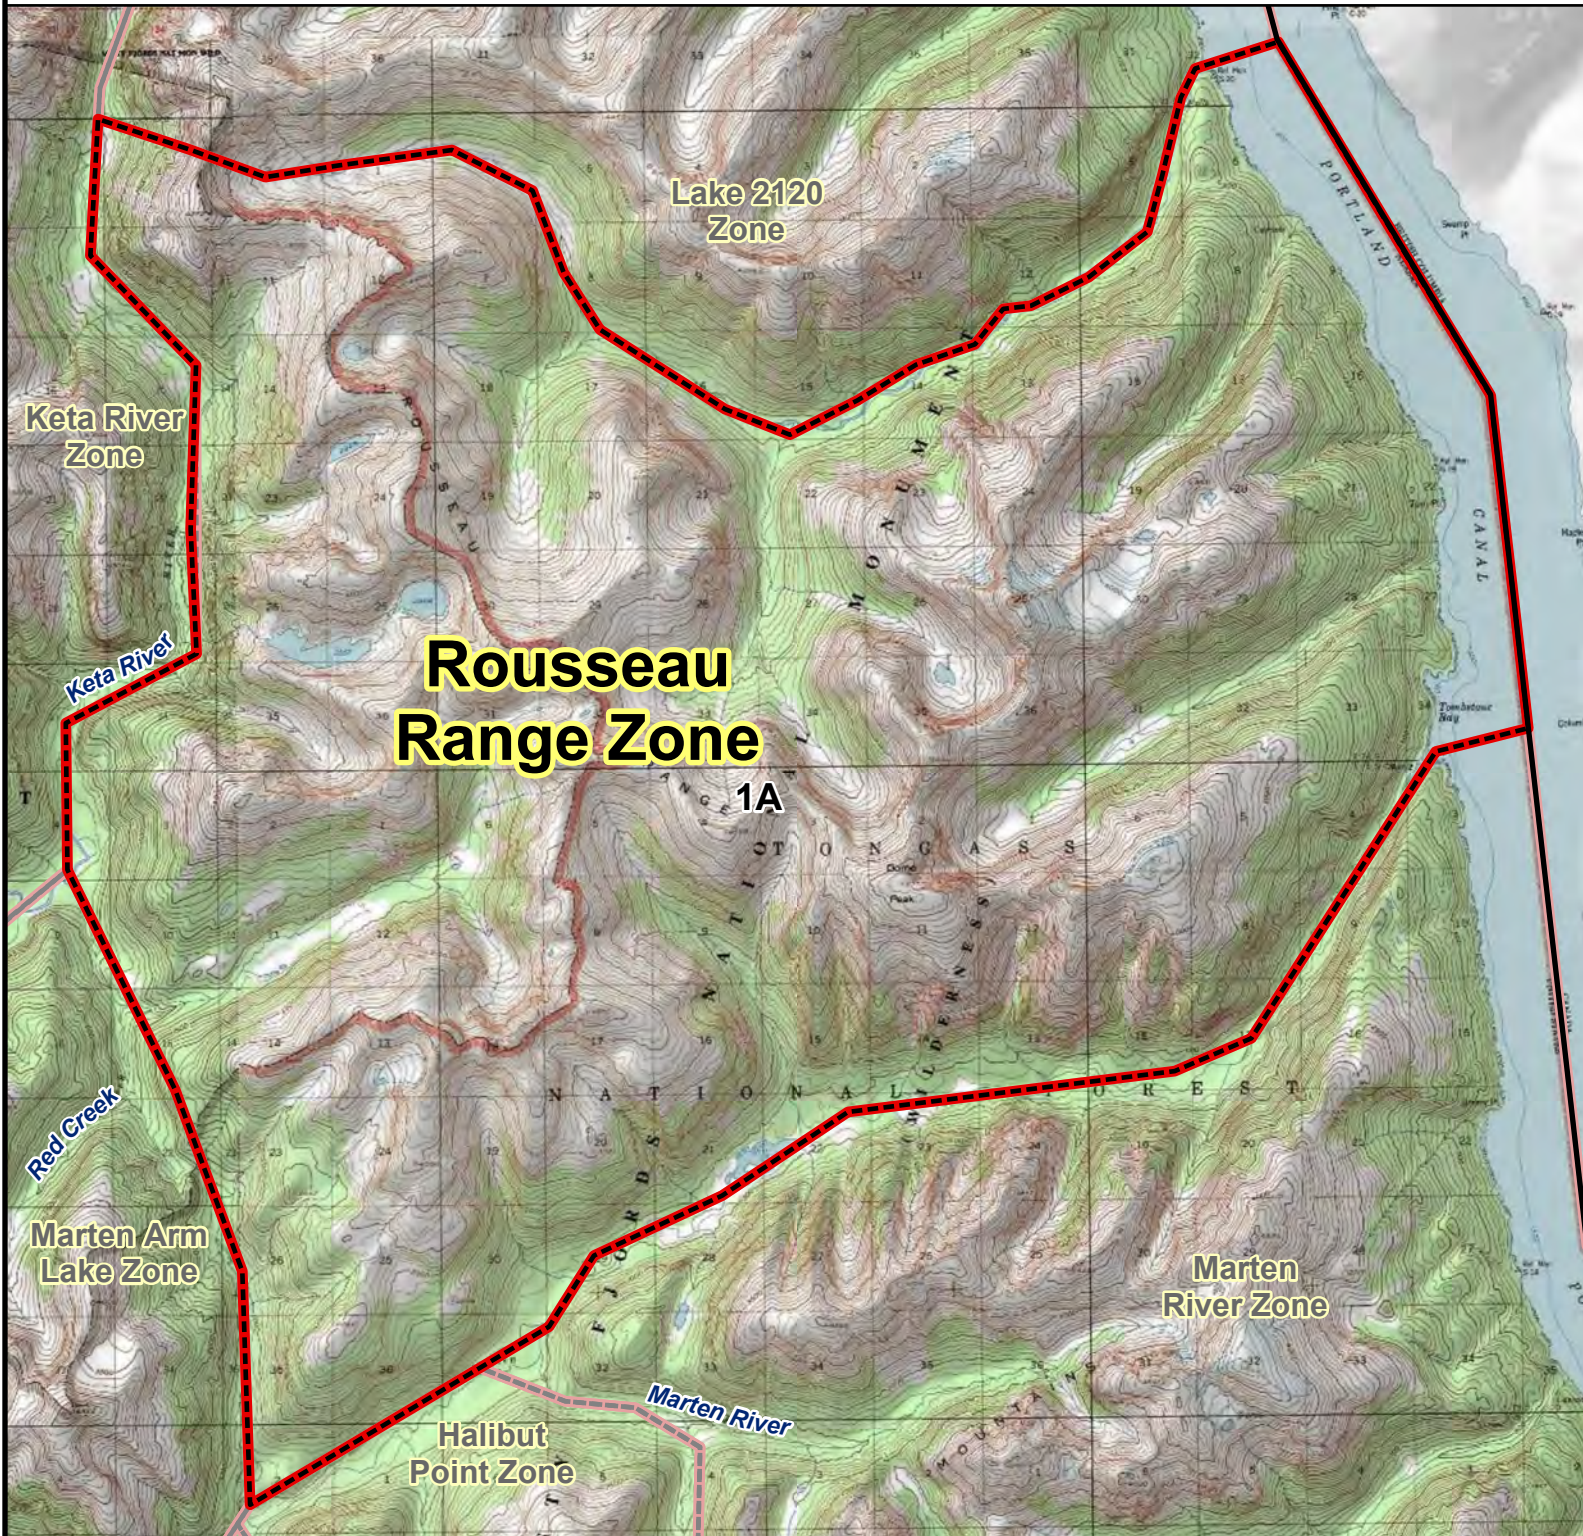

# RG002 MOUNTAIN GOAT HUNT

## Rousseau Range Zone

**Rousseau Range Zone:** Originating at the US-Canadian border in Portland Canal between Columbia Point and Tombstone Bay, west through Tombstone Bay, southwest up the river valley drainage that flows into Tombstone Bay to the headwaters of the Marten River, southwest to GPS coordinates N 55.304707, W -130.334237, then north along the drainage past Red Creek to where the drainage meets the Keta River, north along the Keta River to GPS coordinates N 55.489600, W -130.366459, then east over the ridge line to the unnamed river drainage, east along the unnamed drainage to where it empties into the Portland Canal and back to the point of origin.